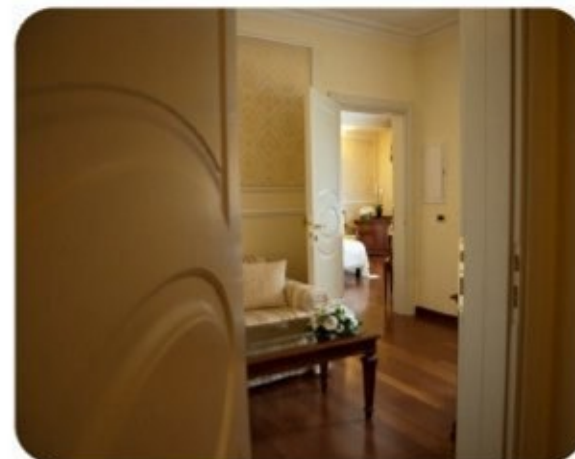

GRAND VISCONTI PALACE
MILANO

The hotel is an authentic oasis of peace and relax, surrounded by 2.500 sqm of gorgeous italian-style gardens. With its strategic location just a few minutes from the historical Porta Romana, it represents the ideal choice for travellers seeking an ancient atmosphere without compromising the most modern comfort of hospitality.

The wideness of the common areas, the light and the sobriety of the colors are protagonists of an enveloping yet relaxing elegance, that highlights the attention to detail and the care of the service.

GRAND VISCONTI PALACE
MILANO

The Hotel has **172 rooms**, characterized by elegant interior design mixed with the most modern features, such as Wi-Fi connection, ISDN telephone and satellite TV, divided into **Classic, Superior, Deluxe** and some exclusive **Suites**.

As symbol of its refined hospitality, Grand Visconti Palace has one exclusive Tower Suite, with gorgeous view over Milan's rooftops and the spires of the Cathedral: 120 sqm on three levels, linked by stairs and private elevator, inside the ex-silo of the ancient mill.